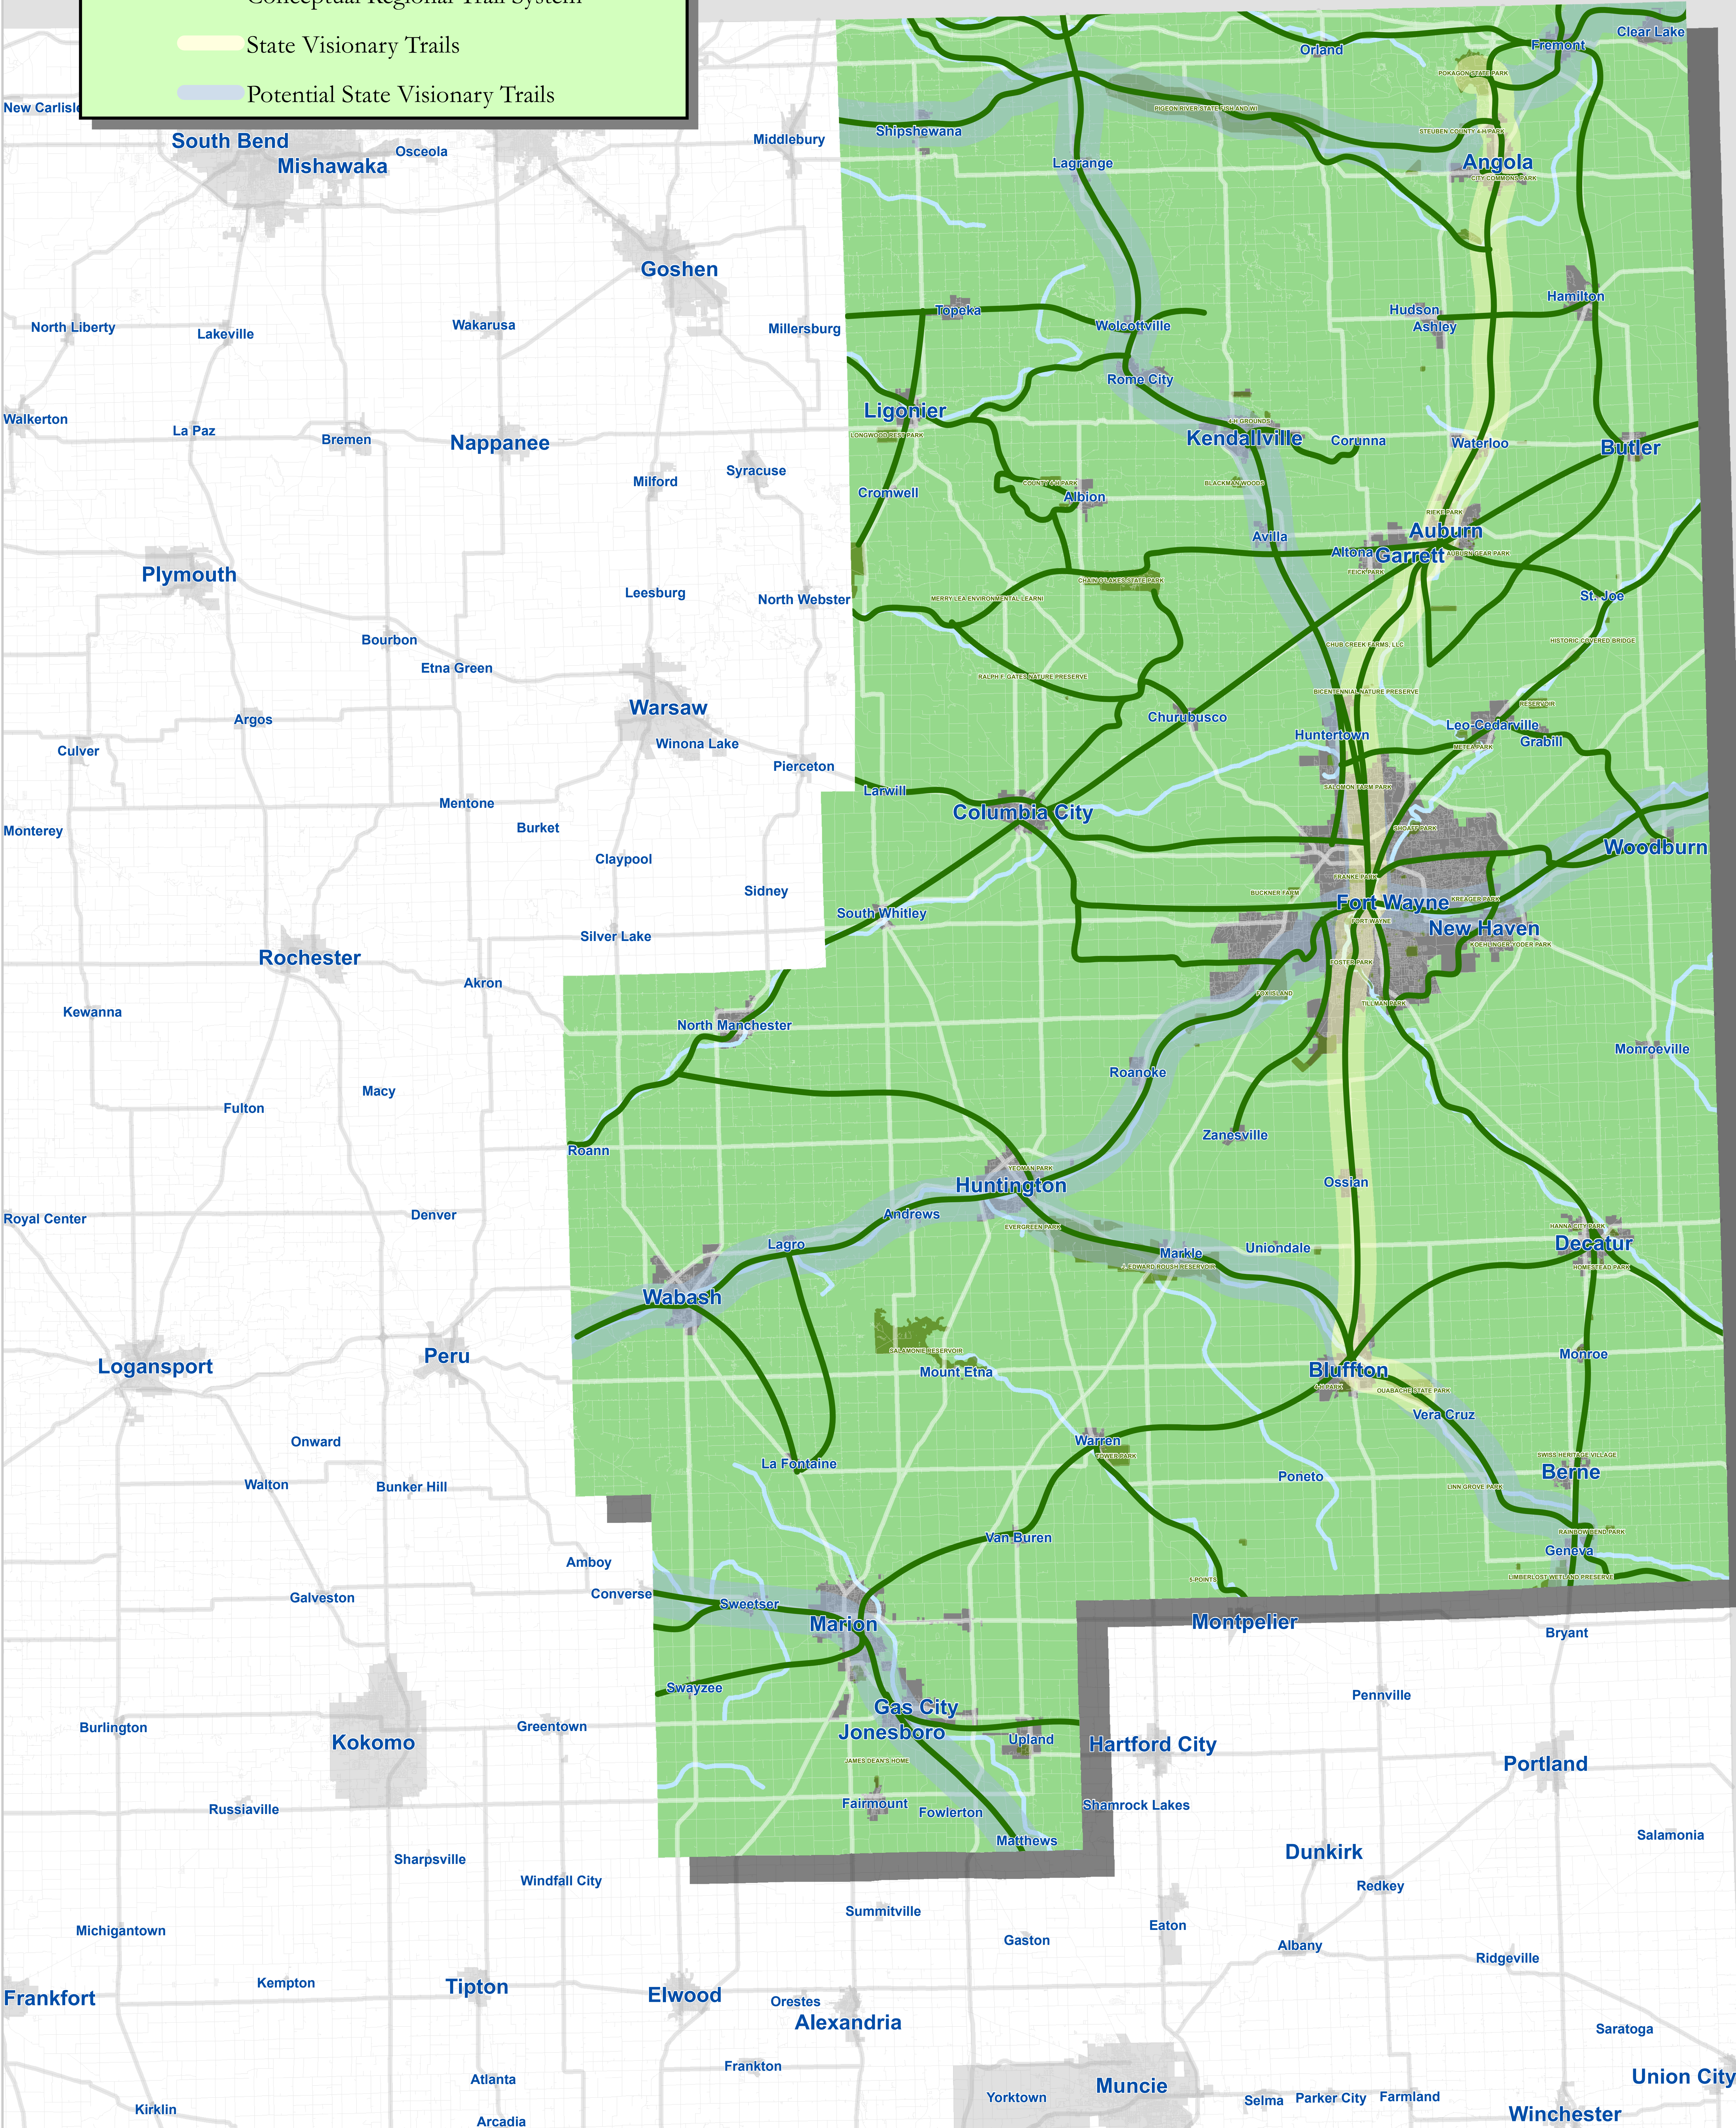

Northeast Indiana Regional Trail Plan

- Conceptual Regional Trail System
- State Visionary Trails
- Potential State Visionary Trails

MICHIGAN

O
H
I
O

Prepared by NIRCC
5/15

0 1.5 3 6 Miles