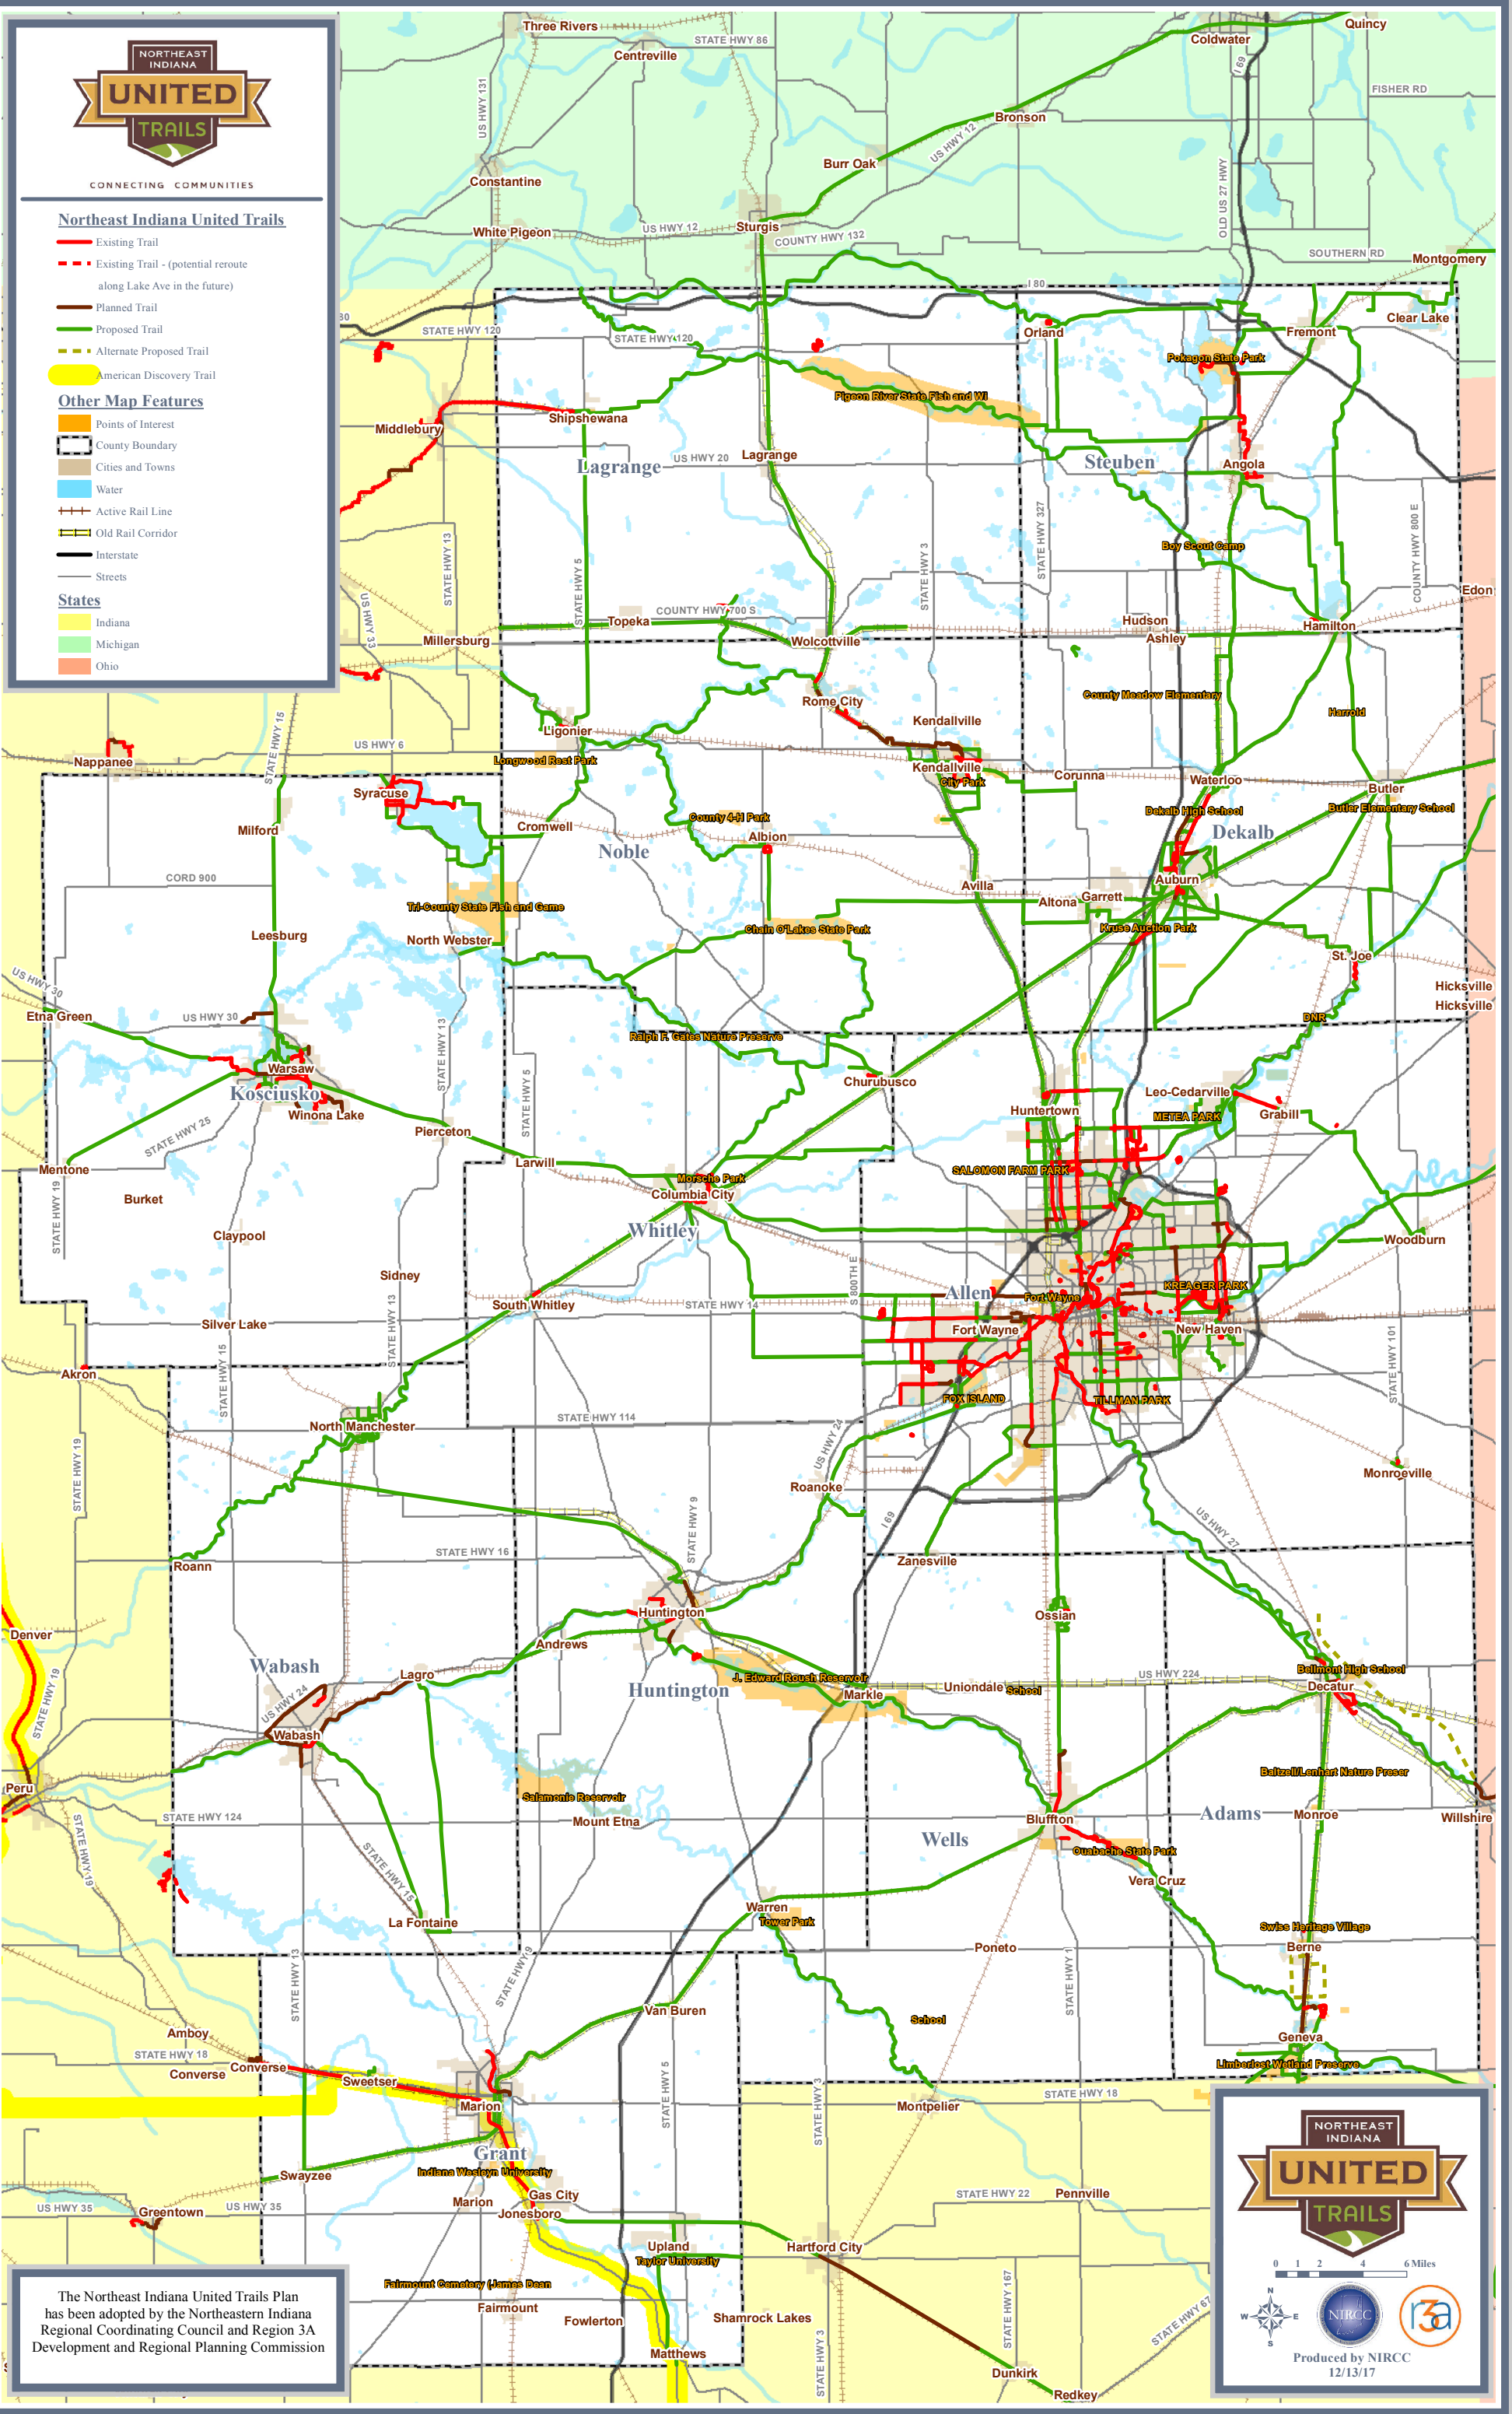

Northeast Indiana United Trails

- Existing Trail
- Existing Trail - (potential reroute along Lake Ave in the future)
- Planned Trail
- Proposed Trail
- Alternate Proposed Trail
- American Discovery Trail

Other Map Features

- Points of Interest
- County Boundary
- Cities and Towns
- Water
- Active Rail Line
- Old Rail Corridor
- Interstate
- Streets

States

- Indiana
- Michigan
- Ohio

The Northeast Indiana United Trails Plan has been adopted by the Northeastern Indiana Regional Coordinating Council and Region 3A Development and Regional Planning Commission