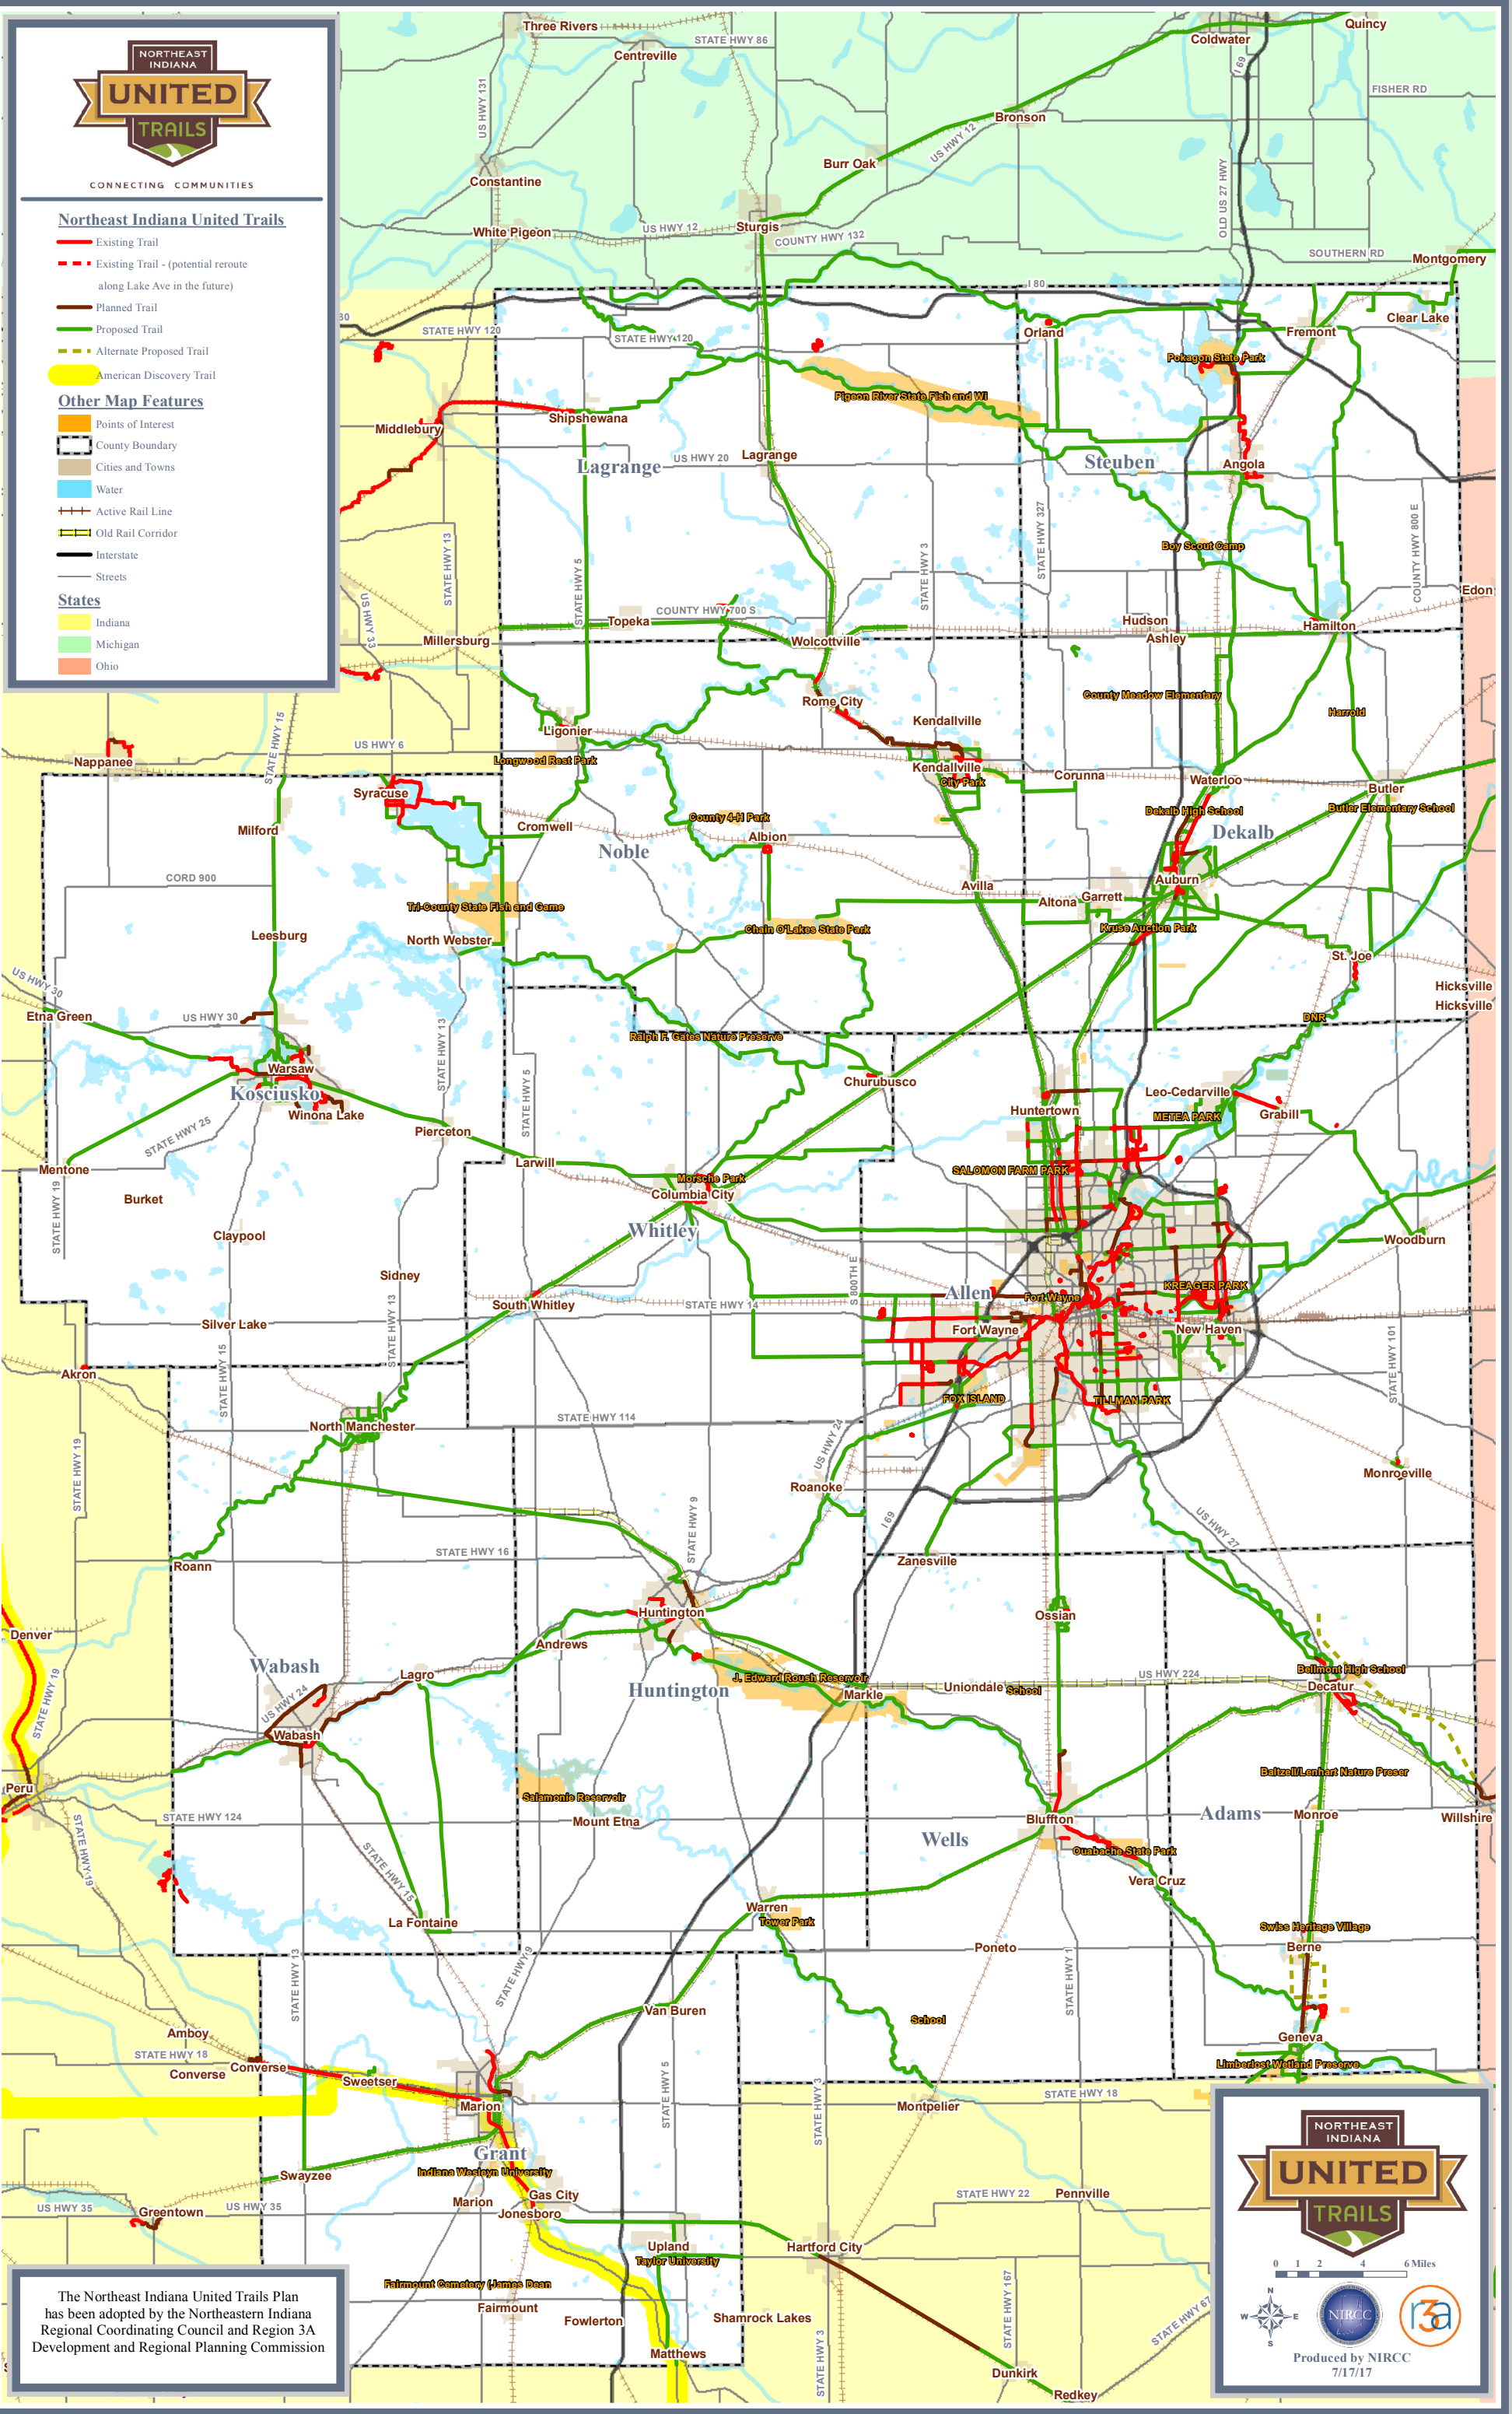

### Northeast Indiana United Trails

- Existing Trail
- Existing Trail - (potential reroute along Lake Ave in the future)
- Planned Trail
- Proposed Trail
- Alternate Proposed Trail
- American Discovery Trail

### Other Map Features

- Points of Interest
- County Boundary
- Cities and Towns
- Water
- Active Rail Line
- Old Rail Corridor
- Interstate
- Streets

### States

- Indiana
- Michigan
- Ohio

The Northeast Indiana United Trails Plan has been adopted by the Northeastern Indiana Regional Coordinating Council and Region 3A Development and Regional Planning Commission