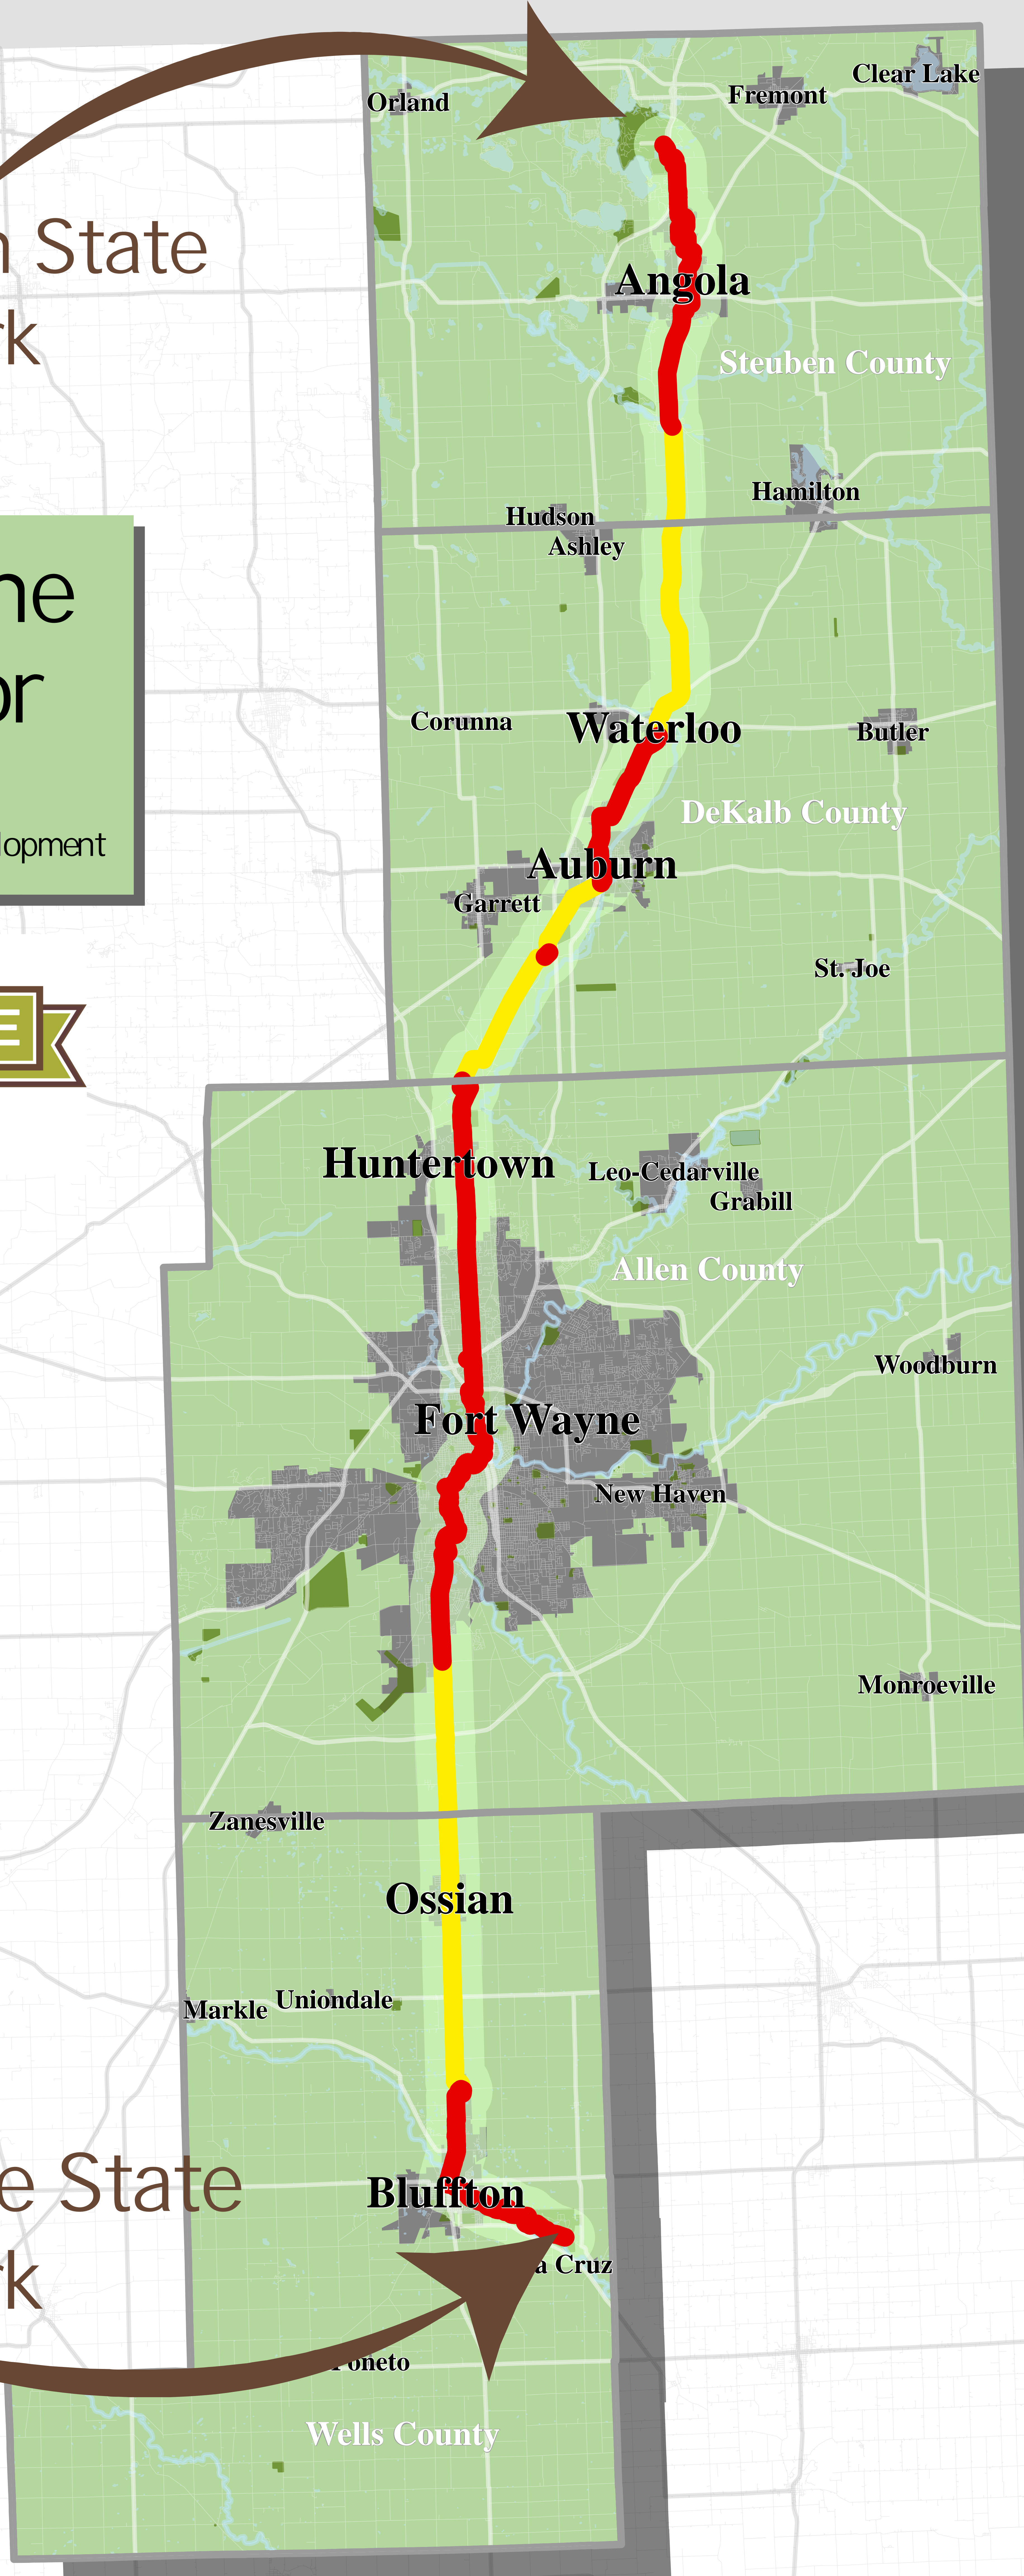

Pokagon State Park

Ouabache State Park

Poka-Bache Connector

- Proposed Trail
- Existing Trail/Under Development

CONNECTING COMMUNITIES

Prepared by NIRCC 5/9/2014

0 1 2 4 Miles